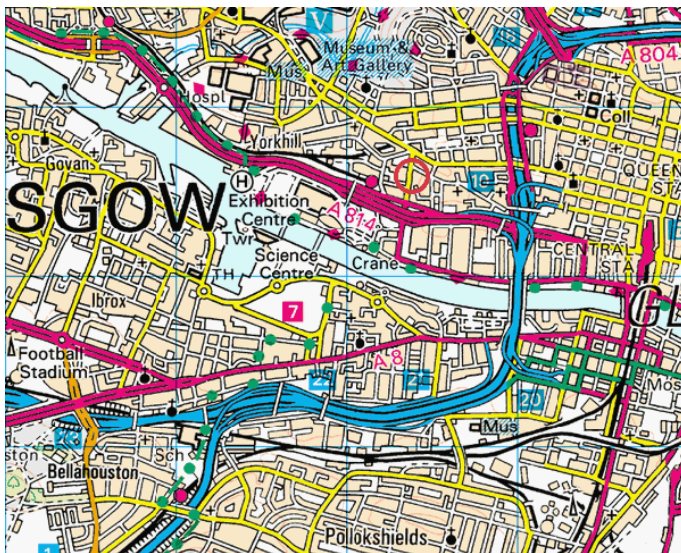

## Hannah · Reed

Hannah-Reed Glasgow  
SP5-5b Skypark  
45 Finnieston Street  
Glasgow  
G3 8JU

map & directions