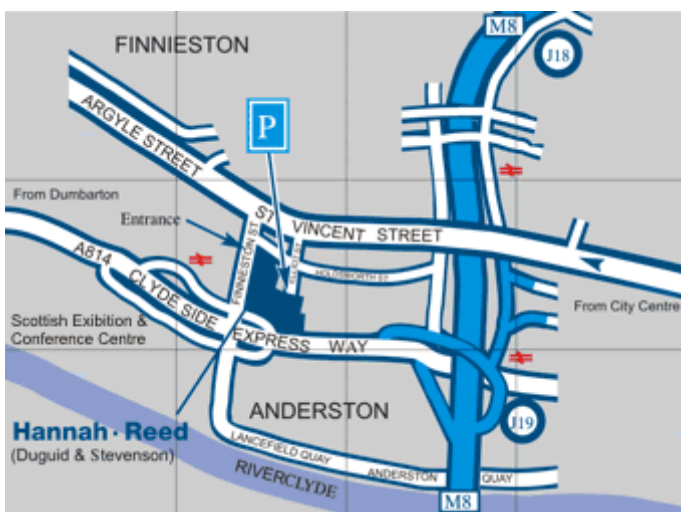

## Hannah · Reed

Hannah-Reed Glasgow  
SP5-5b Skypark  
45 Finnieston Street  
Glasgow  
G3 8JU

map & directions